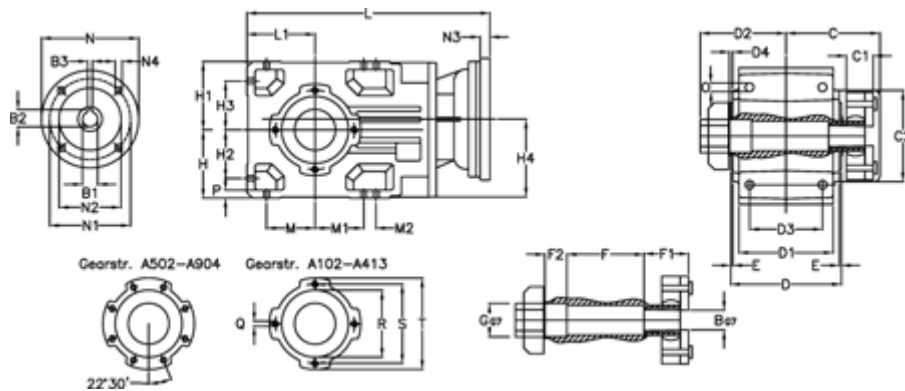

Article number: 296003511696425

Description: Bevel helical gearbox  
A353QF40-116,9-P71B5

## Measures

B = 40	D1 = 166	F2 = 53	L = 417.0	N3 = 4,5
B1 = 14	D2 = 80	G = 42	L1 = 100	N4 = M8x16
B2 = 16.3	D3 = 135	GA = 43	M = 73.0	O = 12.0
B3 = 5	d4 = 5.0	H = 100	M1 = 73.0	P = 11
C = 70.0	Description = A353 QF-xx P71 B5	H1 = 100	M2 = 11	Q = M10x17
C1 = 24	E = 3.5	H2 = 73.0	N = 160	R = 110
C2 = 90.0	F = 12.0	H3 = 73.0	N1 = 130	S = 130
D = 173	F1 = 48.0	H4 = 114.0	N2 = 110	T = 150